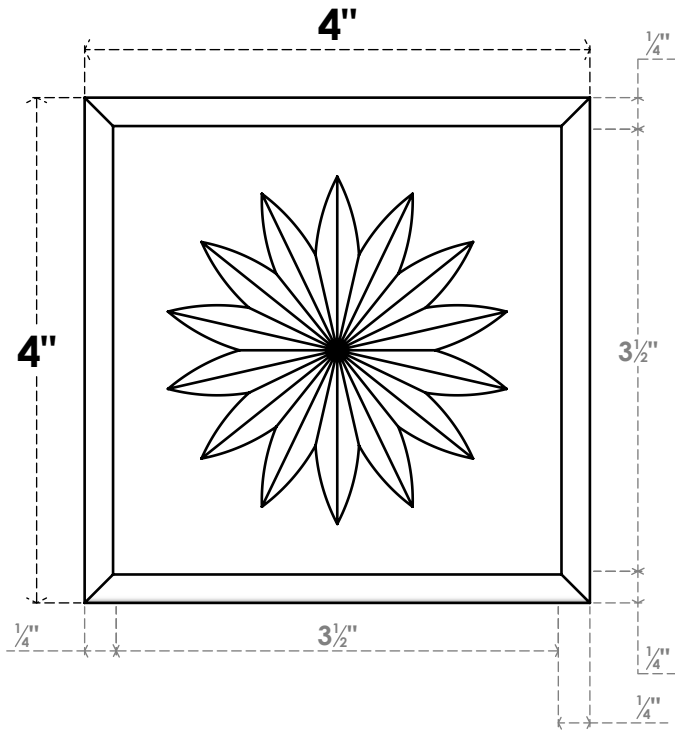

ROSP040X040X075SDG11

4"W X 4"H X 3/4"P STANDARD SEDGWICK FLOWER ROSETTE WITH ROUNDED EDGE, ARCHITECTURAL GRADE PVC

FRONT

SIDE

EKENA MILLWORK
2300 WEST MAIN ST.
CLARKSVILLE, TX 75426
TOLL FREE: 866-607-0453
WWW.EKENAMILLWORK.COM