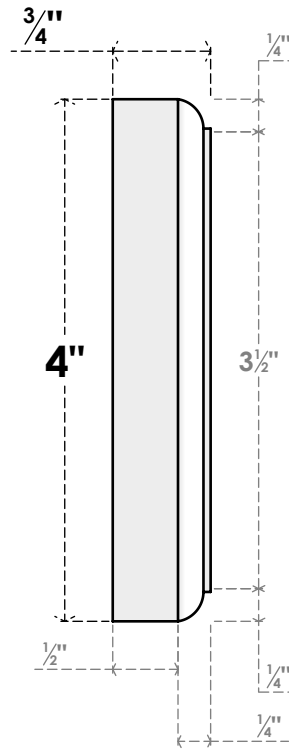

ROSP040X040X075SDG11

4"W X 4"H X 3/4"P STANDARD SEDGWICK FLOWER ROSETTE WITH ROUNDED EDGE, ARCHITECTURAL GRADE PVC

FRONT

SIDE

EKENA MILLWORK
2300 WEST MAIN ST.
CLARKSVILLE, TX 75426
TOLL FREE: 866-607-0453
WWW.EKENAMILLWORK.COM

NOTES

1. INSTALLATION TO BE COMPLETED IN ACCORDANCE WITH MANUFACTURER'S SPECIFICATIONS.
2. DRAWING MAY NOT BE TO SCALE
3. THIS DRAWING IS INTENDED FOR DESIGN AND PLANNING PURPOSES ONLY.
4. ALL INFORMATION CONTAINED HEREIN WAS CURRENT AT THE TIME OF DEVELOPMENT BUT MUST BE REVIEWED AND APPROVED BY THE PRODUCT MANUFACTURER TO BE CONSIDERED ACCURATE.
5. ARCHITECTURAL GRADE PVC PRODUCTS ARE MADE FROM EXPANDED CELLULAR PVC AND COME NATURALLY WHITE BUT MAY BE PAINTED